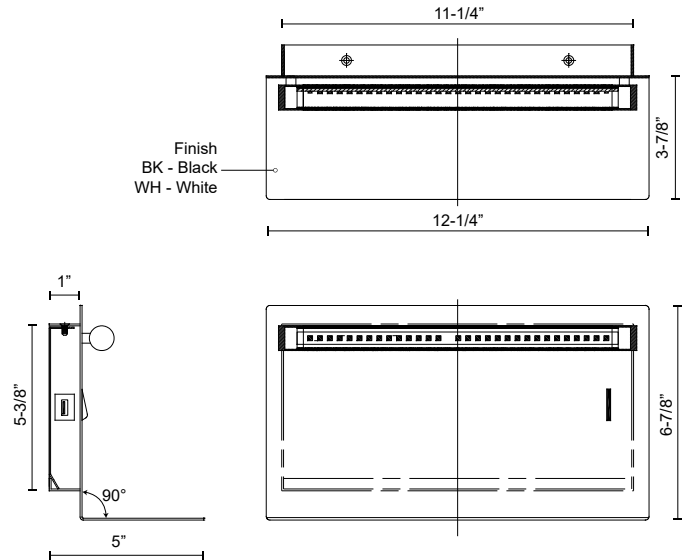

DRESDEN WS16912

WALL

PROJECT

WS16912-WH
White

WS16912-BK
Black

SPECIFICATION DETAILS

Fixture Dimensions	W12-1/4" x H6-7/8" x E5"
Light Source	LED with DC Driver
Wattage	7W
Total Lumens	595lm
Delivered Lumens	WH-408lm*
Voltage	120V
Color Temperature	3000K
CRI (Ra)	90CRI
Optional Color Temps	2700K - 5000K Available, Minimum Order Quantities Apply
LED Rated Life	50,000 hours
Diffuser Details	Frosted acrylic diffuser
Location	Dry
Illumination Direction	Fontlight Illumination
Paint Finish	BK02; WH02;

* For custom options, consult factory for details.

* For warranty information, please visit www.kuzcolighting.com/warranty

DESCRIPTION

Linear round light tube on a rectangular base, frosted acrylic cover offer even ambient light without glare, available in Black and White finishes. Available with phone shelf and USB charging port.